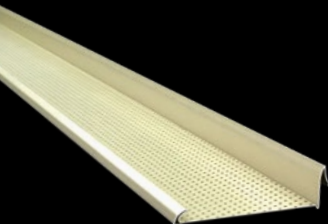

GUTTER RELIEF

CALL FOR A FREE ESTIMATE

888-975-9436

LEAF RELIEF PRODUCTS, SOFFIT,
FASCIA, SEAMLESS GUTTERS,
GUTTER GUARDS, ROOFING, SIDING

GUTTER-RELIEF.COM

 **LEAF RELIEF**[®]
by Ply Gem

DuoPro

MICROFILTRATION CONTINUOUS HANGER

- Blocks fine debris like pine needles
- Stops ice and snow from getting into gutters
- Supports up to 250 lbs./linear foot
- 35-year no-clog limited warranty that also covers pine areas

 **LEAF RELIEF**[®]
by Ply Gem