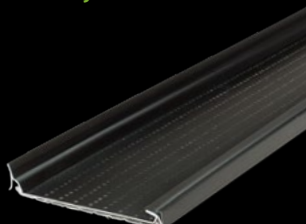

GUTTER RELIEF

CALL FOR A FREE ESTIMATE

888-975-9436

LEAF RELIEF PRODUCTS, SOFFIT,
FASCIA, SEAMLESS GUTTERS,
GUTTER GUARDS, ROOFING, SIDING

GUTTER-RELIEF.COM

 **LEAF RELIEF**[®]
by Ply Gem

DuoPro

MICROFILTRATION CONTINUOUS HANGER

- Blocks fine debris like pine needles
- Stops ice and snow from getting into gutters
- Supports up to 250 lbs./linear foot
- 35-year no-clog limited warranty that also covers pine areas

 **LEAF RELIEF**[®]
by Ply Gem